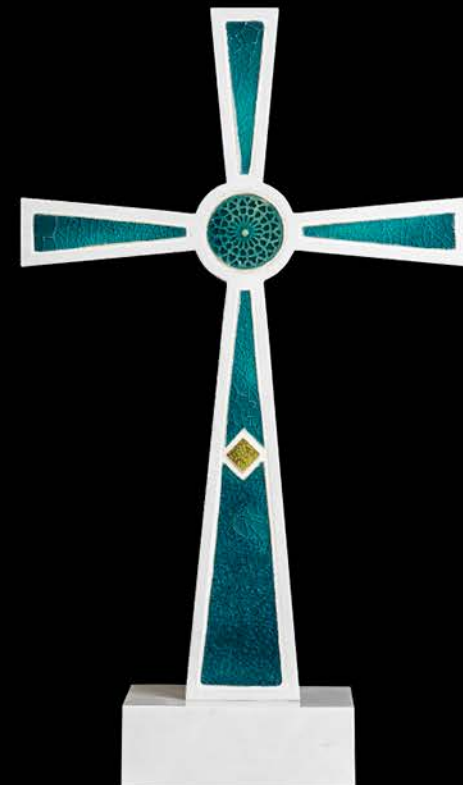

## Trinity Eternal Love

Intricate and eye-catching, the Trinity Eternal Love cross is a spectacular visual piece for a cemetery, church, garden, or school setting. It symbolizes power, personality and long-lasting love.

## Celtic Ruby Heart

A symbol of life and wisdom, this Celtic Ruby Heart cross features a heart at the centre of the cross. Designed in complimentary colours, this handcrafted masterpiece demonstrates respect and love.

## Modern Internal Glow

The Modern Internal Glow cross is a simple yet stunning design. It's a contemporary display of elegance, making it a beautiful piece for a home, church or cemetery.

Side one: Textured gold tiles with lime green flecks.

A stunning example of craftsmanship, the Trinity Everglade cross is a traditional design in moss green on white marble. (below)