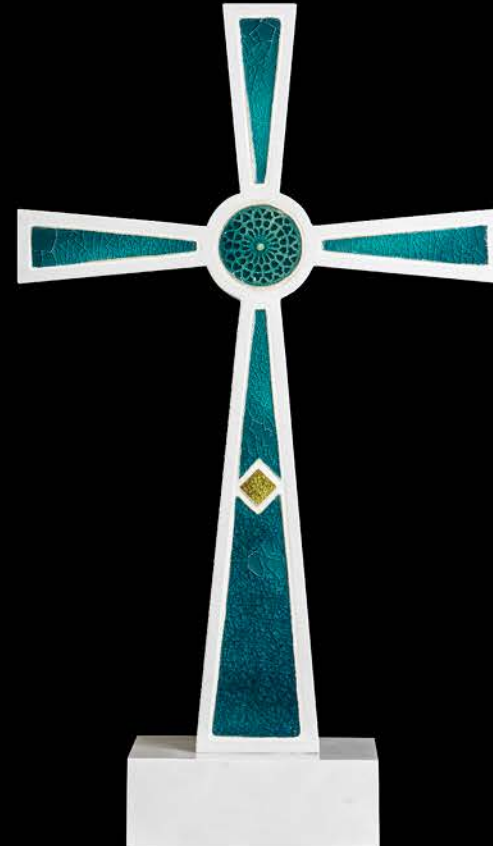

## Trinity Eternal Love

Intricate and eye-catching, the Trinity Eternal Love cross is a spectacular visual piece for a cemetery, church, garden, or school setting. It symbolizes power, personality and long-lasting love.

## Celtic Ruby Heart

A symbol of life and wisdom, this Celtic Ruby Heart cross features a heart at the centre of the cross. Designed in complimentary colours, this handcrafted masterpiece demonstrates respect and love.

## Modern Internal Glow

The Modern Internal Glow cross is a simple yet stunning design. It's a contemporary display of elegance, making it a beautiful piece for a home, church or cemetery.

Side one: Textured gold tiles with lime green flecks.

## Modern Transition and Abstract Zephyr

Crafted in earthy tones, the Modern Transition cross is an understated, respectful commemoration.

Inspired by the breeze and brought to life in a sleek, modern design, the Abstract Zephyr cross features ocean green hues with complimentary detailing. This cross is an artistic expression of life and individuality. (below)