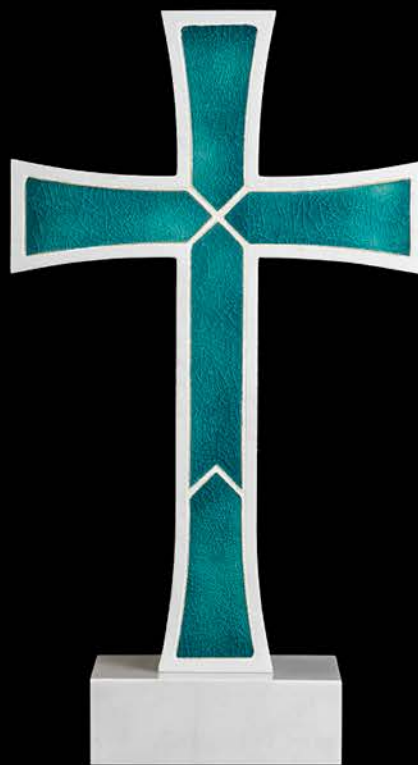

## Trinity Eternal Love

Intricate and eye-catching, the Trinity Eternal Love cross is a spectacular visual piece for a cemetery, church, garden, or school setting. It symbolizes power, personality and long-lasting love.

Side one: Blue, gold and ruby marbled cross with green and ruby heart at the center.

Side two: Aqua blue cross with complimentary blonde details.

## Celtic Ruby Heart

A symbol of life and wisdom, this Celtic Ruby Heart cross features a heart at the centre of the cross. Designed in complimentary colours, this handcrafted masterpiece demonstrates respect and love.