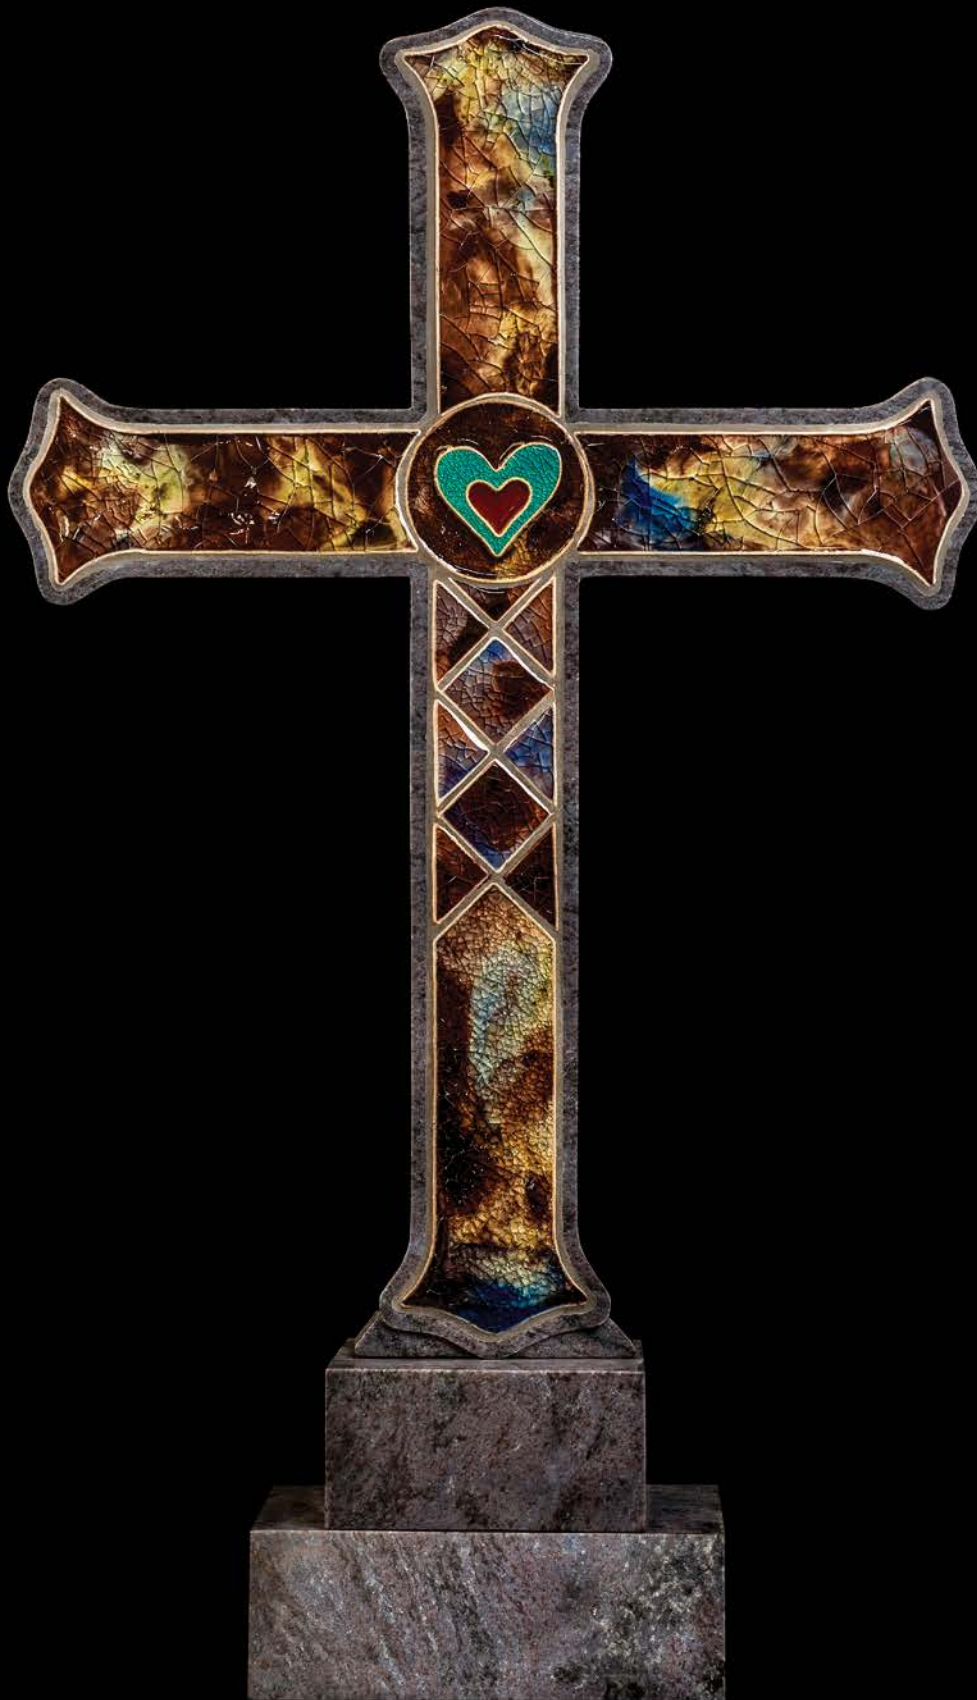

## Trinity Eternal Love

Intricate and eye-catching, the Trinity Eternal Love cross is a spectacular visual piece for a cemetery, church, garden, or school setting. It symbolizes power, personality and long-lasting love.

Side one: Blue, gold and ruby marbled cross with green and ruby heart at the center.

Side two: Aqua blue cross with complimentary blonde details.

## Celtic Ruby Heart

A symbol of life and wisdom, this Celtic Ruby Heart cross features a heart at the centre of the cross. Designed in complimentary colours, this handcrafted masterpiece demonstrates respect and love.

## Modern Internal Glow

The Modern Internal Glow cross is a simple yet stunning design. It's a contemporary display of elegance, making it a beautiful piece for a home, church or cemetery.

Side one: Textured gold tiles with lime green flecks.